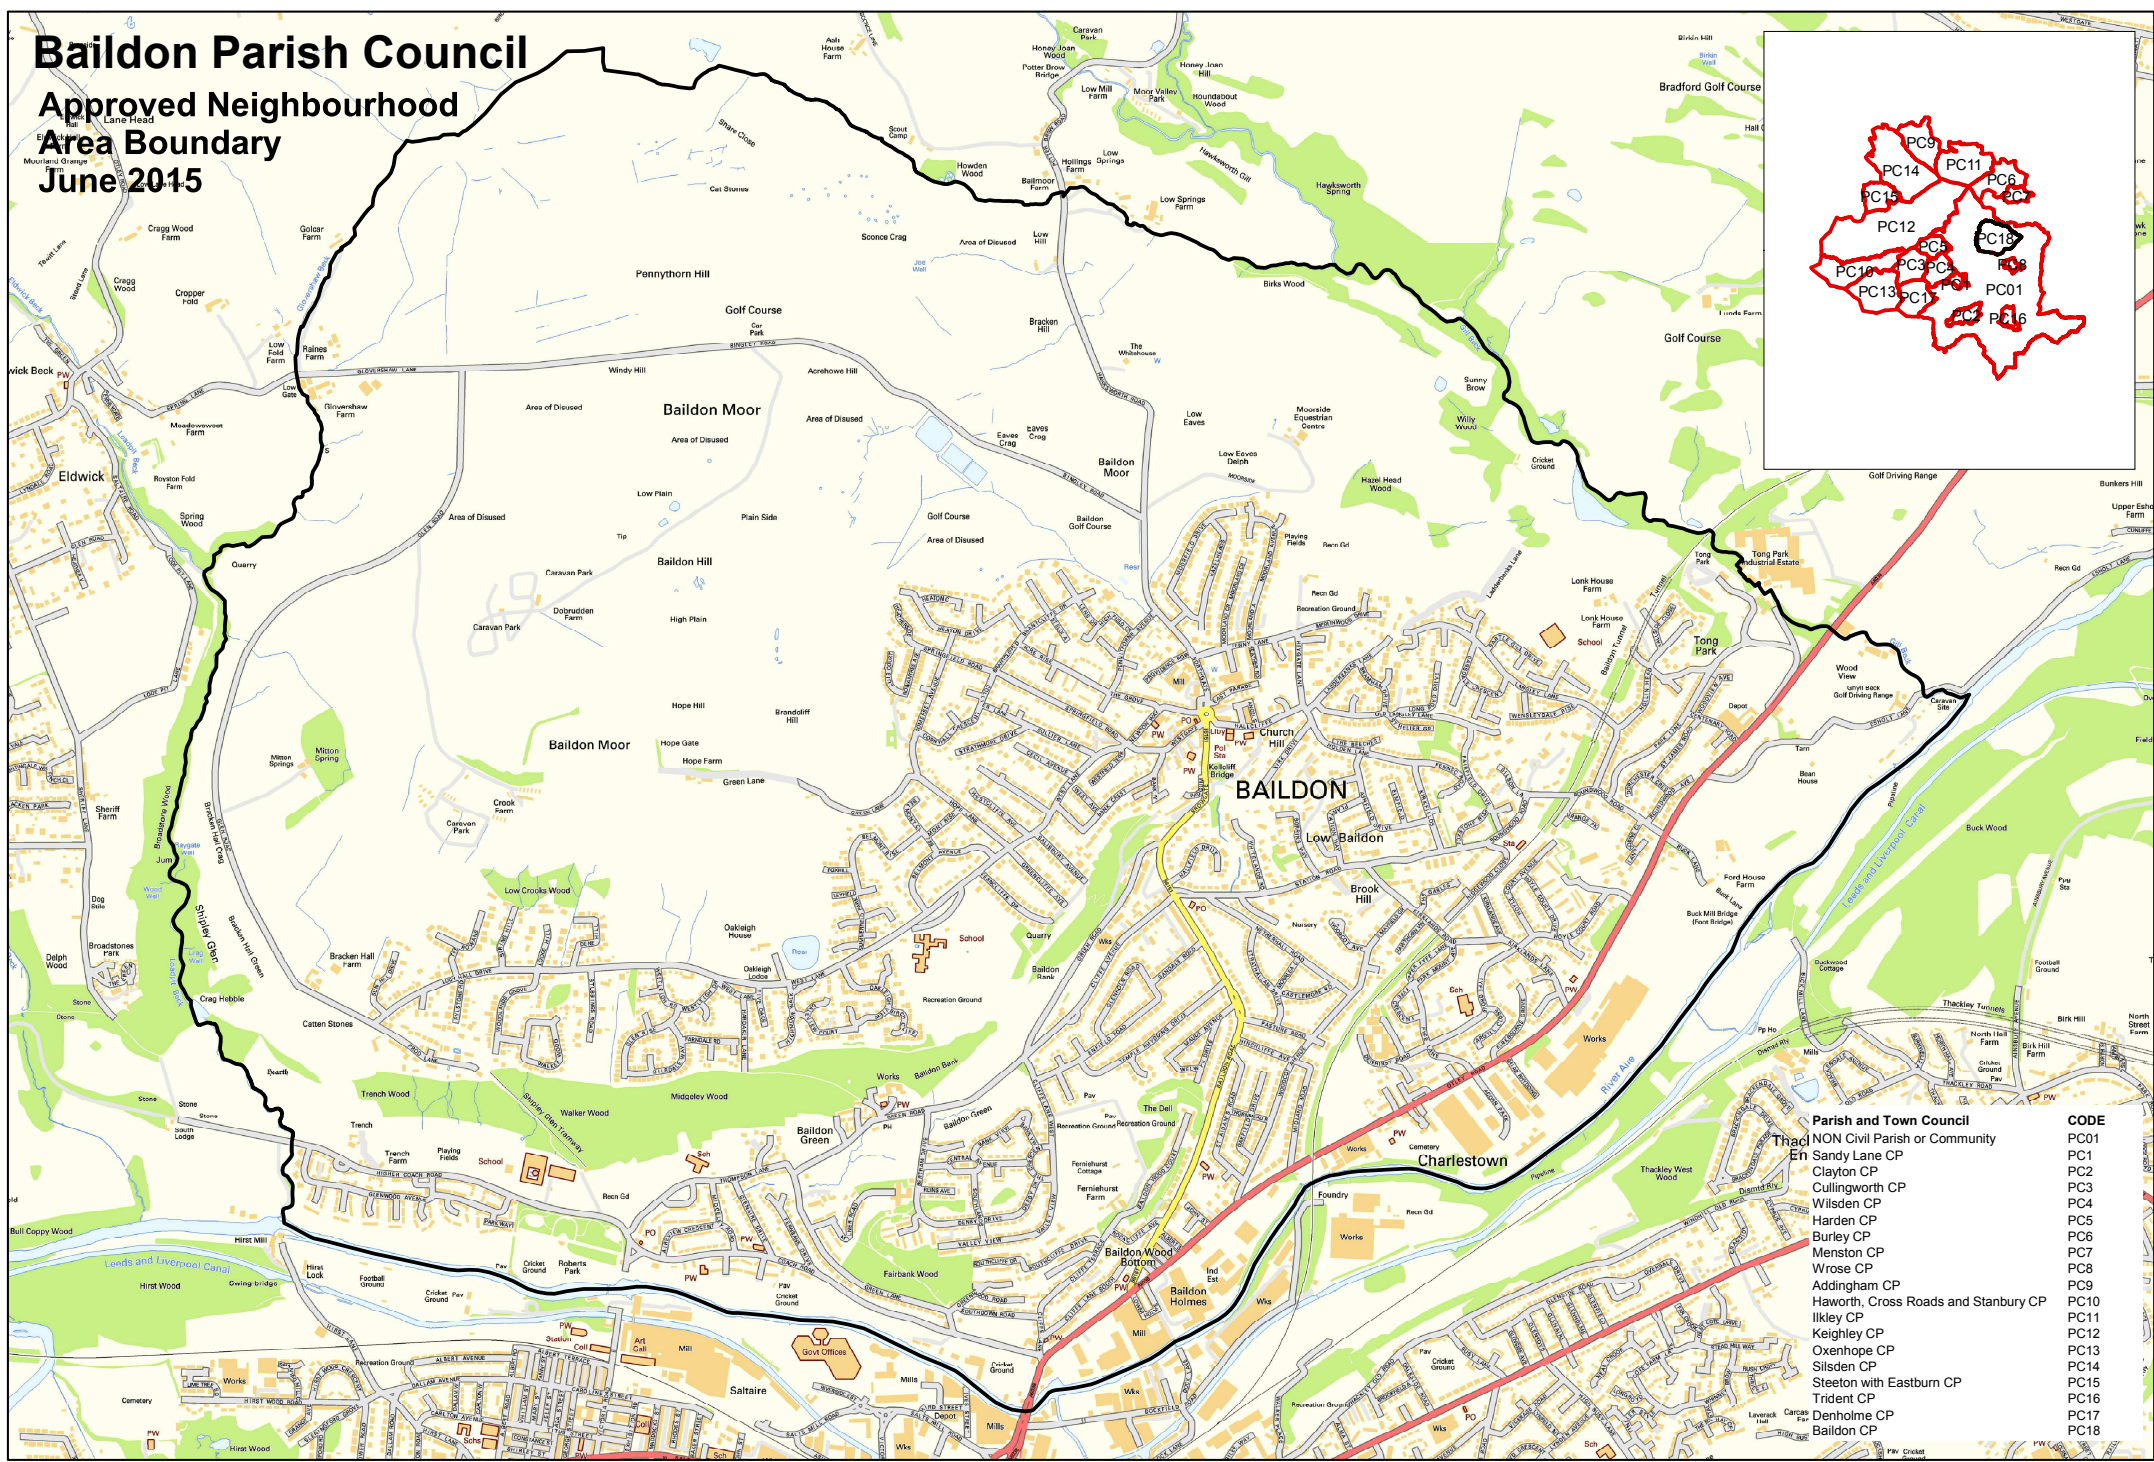

Baildon Parish Council

Approved Neighbourhood Area Boundary

June 2015

Parish and Town Council	CODE
NON Civil Parish or Community	PC01
Sandy Lane CP	PC1
Clayton CP	PC2
Cullingworth CP	PC3
Wilsden CP	PC4
Harden CP	PC5
Burley CP	PC6
Menston CP	PC7
Wrose CP	PC8
Addingham CP	PC9
Haworth, Cross Roads and Stanbury CP	PC10
Ilkley CP	PC11
Keighley CP	PC12
Oxenhope CP	PC13
Silsden CP	PC14
Steeton with Eastburn CP	PC15
Trident CP	PC16
Denholme CP	PC17
Baildon CP	PC18

Map Author: Stephen Davis, Business Support Services, 01274 437258